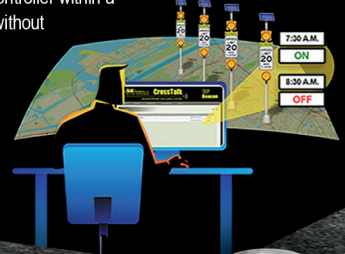

WRONG WAY SYSTEMS

THERMAL | IR
RADAR | 24/7

SOLAR SIGN ALERT ADVANCED
WARNING SYSTEMS
24/7 | SENSOR ACTIVATION
RADAR | HIGH WATER | REMOTE

SCHOOL ZONE SYSTEMS

TIMERS | CROSSTALK | CROSSLINK

The CrossTalk Smart Lighting Controller easily adapts to any system. On-board cellular technology provides a secure cloud server connection offering real-time access to one or one hundred signs with any cellular device. The CrossLink is a small, compact USB-connected antennae that allows access to the CrossTalk Controller within a close proximity without cellular service.

CROSSWALK SYSTEMS

RRFB | PUSH BUTTON
TOUCH-LESS IR BOLLARD
NIGHT VISION

ADA AND AID COMPLIANT
OPTIONS AVAILABLE

IR BOLLARDS
FOR TOUCH-LESS ACTIVATION

AVIATION SYSTEMS

MONITORING & LOGGING

Our Aviation LED Beacon Series provides monitoring efficiency and status reporting of aviation lighting anytime, anywhere. The CrossTalk's password protected, cloud-based software provides status logs on a single beacon or multiple beacons. If a failure occurs, the CrossTalk immediately sends a notification to the technician for minimal outage time.

MADE IN USA 

VEHICLE MOUNT MESSAGE BOARDS

ONE-LINE | TWO-LINE
THREE-LINE

TRAILER MOUNT MESSAGE BOARDS

WIRELESS | BLUETOOTH
ON-BOARD KEYBOARD

Various sizes available with hydraulic and winch type trailers. Character heights are available in 10", 12", and 18". Our full matrix designs are capable of displaying MUTCD graphics and arrow functions. All units arrive completely setup and ready for use. Solar powered LED panels to display alphanumeric text and full matrix graphics brightly day or night in any weather. Wireless and bluetooth programming options available.